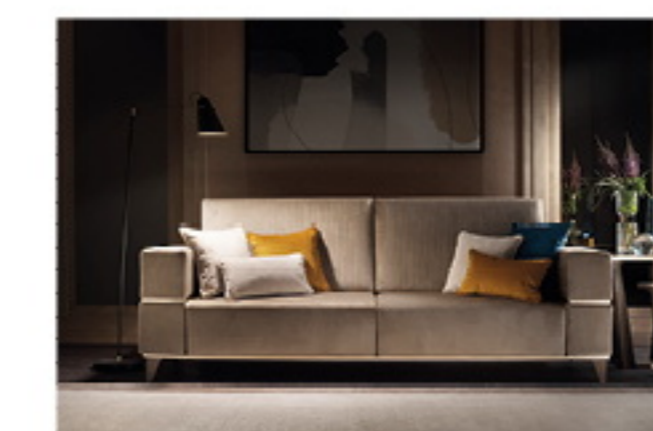

Ottoman: W41.7" D23.6" H15.7"

Apolo Sectional Ivory

Left Side Sectional

Right Side Sectional

W105/120" D38" H35"

LIVING ROOMS

3 PCS SETS- MODERN

3 Seat Sofa: W94" D37" H38"