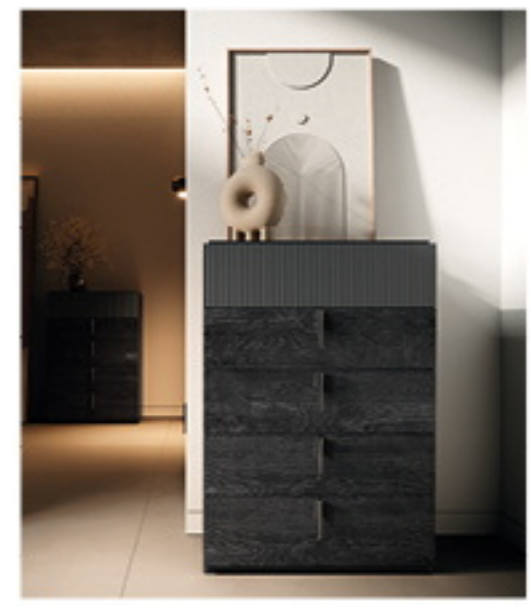

Chest: W31.7" D17" H46"