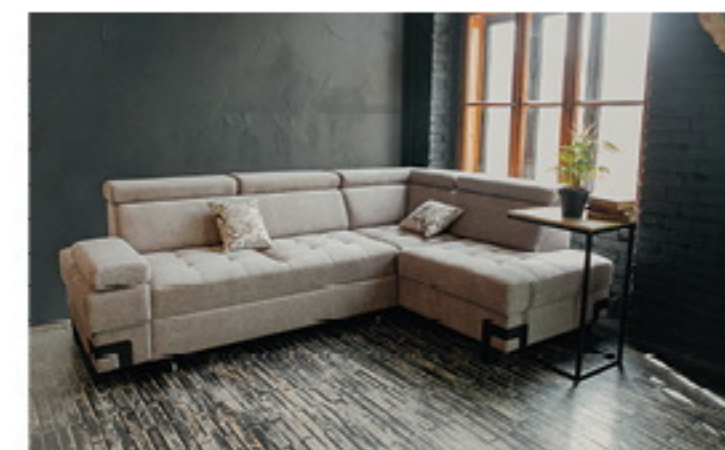

Garda Sectional FABRIC

Made in Ukraine