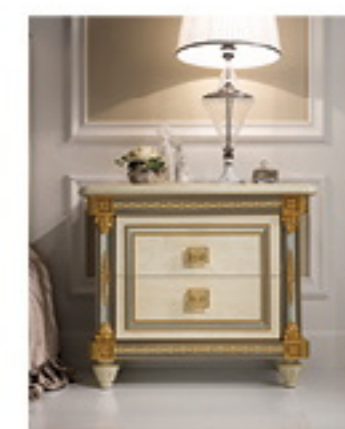

BEDROOMS

Bed Queen Size: W67.32" D85" H56"
Bed King Size: W81.89" D85" H56"

Nightstand :
W23" D18" H26"

Double Dresser: W64" D20" H35"
Mirror: W44" D3" H34"

Bed Queen Size: W71 " D88 " H57 "
Bed King Size: W87.5 " D88 " H57 "

Nightstand :
W29.5" D19" H25"

3 Drawer Dresser:
W58" D22.5" H37"
Mirror: W40" D1.5" H45"

Vanity Dresser:
W75.98" D22.44" H29.53"
Mirror: W69" D2" H45"

Pouf:
W16.5" D16.5" H21.5"

Bed Queen Size: W79 " D92.5 " H52.5 "
Bed King Size: W94 " D92.5 " H52.5 "