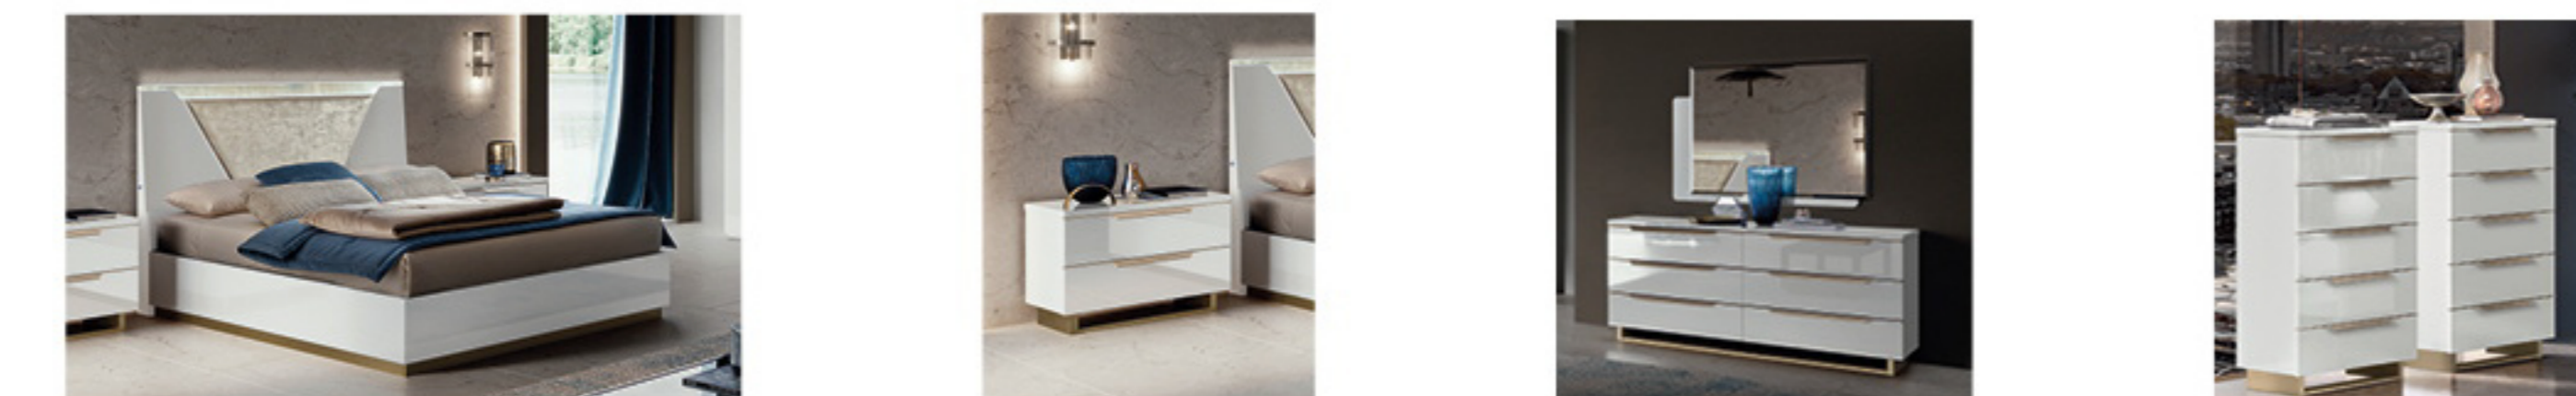

Smart White

MADE IN ITALY

Bed Queen Size: W70" D86" H46"
Bed King Size: W80" D86" H46"
Nightstand: W29.5" D16.5" H22"
Double Dresser: W68.5" D20" H31.5"
Mirror: W47.5" D1" H35.5"
Smart Chest: W30" D17" H45"