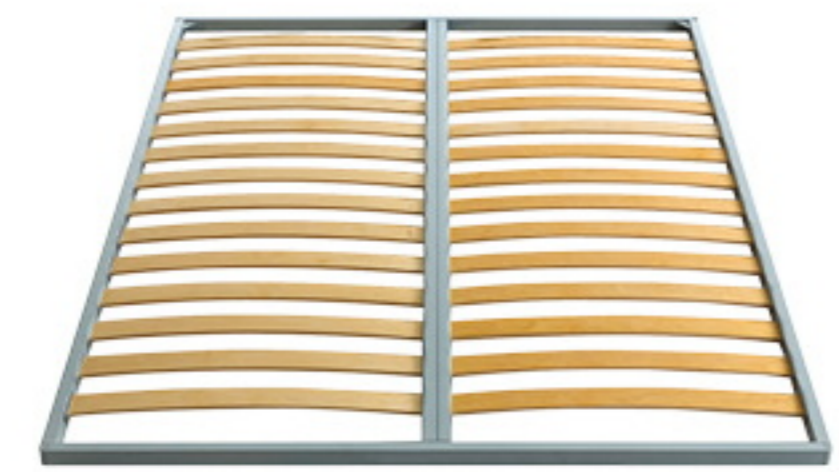

Juvenile Bedrooms

WOODEN SLAT FRAME WITH LEGS

Legs Height: 9"-10"

Available:
Twin Size
Full Size
Queen Size
King Size

Made in Italy

Camelgroup Frame

Available: Queen Size , King Size
with or without legs

Legs Height: 10"