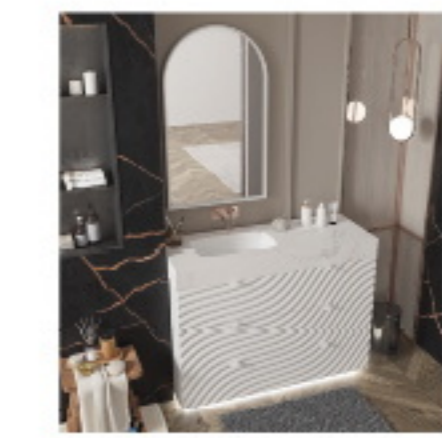

Athena 4 Door wardrobe:
W72" D23.6" H85.8"

Bed with Lights QS: W69" D84" H59"
Bed with Lights KS: W85" D84" H59"

Nightstand:
W24" D16" H26"

Double Dresser:
W63" D16" H38"
Mirror: W59" D4" H28"

Single Dresser:
W47" D16" H43"
Mirror: W39" D4" H39"