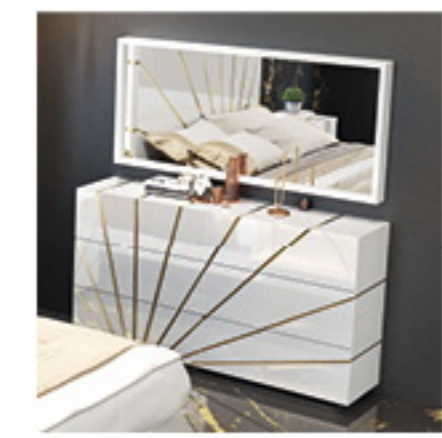

Double Dresser:
W63" D15.7" H35.4"
Mirror: W59.06" D3.9" H27.6"