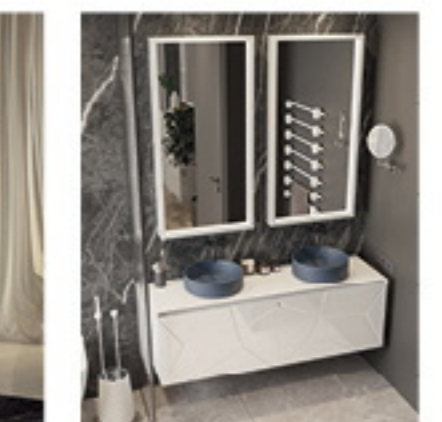

Double Dresser:
W62.99" D15.75" H35.43"
Mirror:
W59.06" D1.97" H27.56"

Bathroom Vanities:
The dimensions will be
accessible online

Chest :
W23.62" D15.75" H48.82"
Standing Mirror:
W27.56" D1.97" H59.06"

Available With Storage Platform
QS And KS

Nightstand:
W23.62" D15.75" H18.11"

Single Dresser:
W47.24" D15.75" H41.73"
Mirror:
W39.37" D1.97" H39.37"

Double Dresser:
W62.99" D15.75" H36.22"
Mirror:
W59.06" D3.94" H27.56"