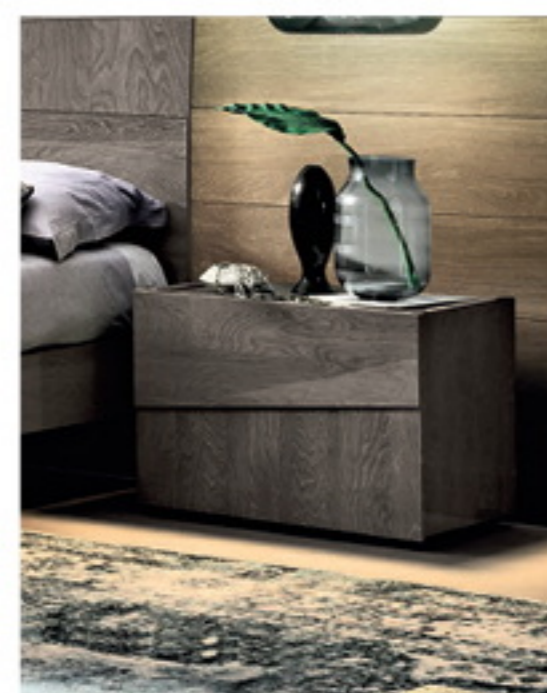

Nightstand: W23" D17" H18"