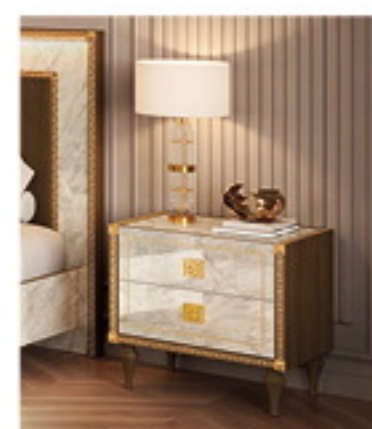

Nightstand:
W26" D18" H24.8"

Double Dresser: W64.2" D20.5" H33"
Mirror: W43" D1.2" H31.5"

Poesia

MADE IN ITALY

Bed Queen Size: W71" D85" H55"
Bed King Size: W86" D85" H55"

Nightstand:
W26" D18" H22"

Double Dresser: W65" D21" H37"
Mirror: W74" D3" H34"

Single Dresser:
W51" D21" H37"

Chest: W33" D21" H51"

Romantica

MADE IN ITALY

ARREDOCLASSIC
Il prestigio del Made in Italy

Bed Queen Size: W71.65" D84.6" H56.7"
Bed King Size: W86.22" D88.6" H56.7"

Nightstand:
W27.17" D18" H26"